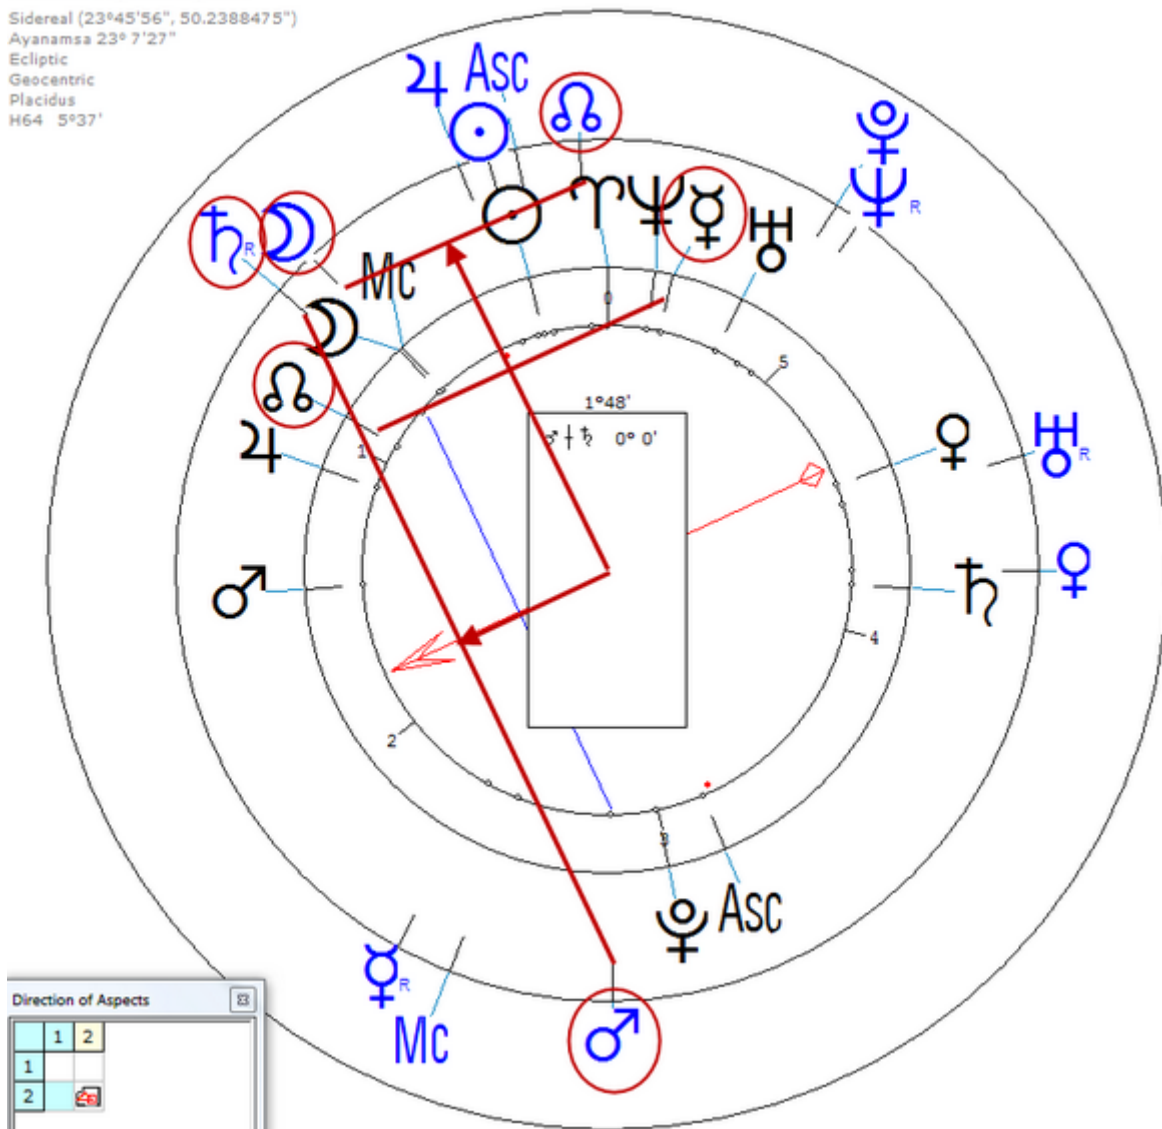

29 September 1953 Tue 17:45 (GMT-5) 35°36'01"N 84°22'06"W  
Rockville TN, Monroe, USA

Sidereal (23°45'56", 50.2388475")

Ayanamsa 23° 7'27"

Ecliptic

Geocentric

Placidus

H64 5°37'

Densmore, Jim